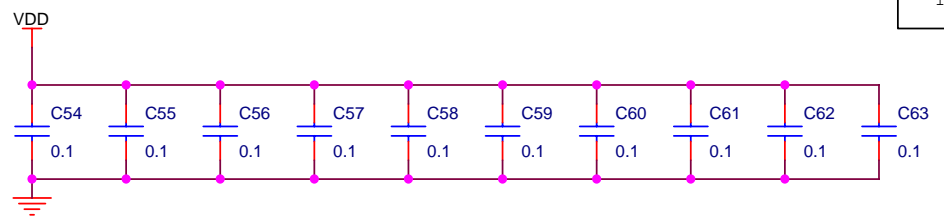

DS90CP22			
SEL0	SEL1	OUT0	OUT1
0	0	IN0	IN0
0	1	IN0	IN1
1	0	IN1	IN0
1	1	IN1	IN1

Title		
ROS25 / CLOCK		
Size	Document Number	Rev
A4		A
Date:	Thursday, June 30, 2005	Sheet 7 of 16