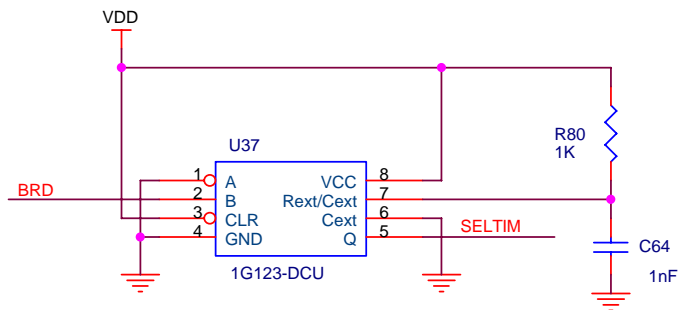

DS90CP22			
SEL0	SEL1	OUT0	OUT1
0	0	IN0	IN0
0	1	IN0	IN1
1	0	IN1	IN0
1	1	IN1	IN1

Title		
ROS25 / CLOCK		
Size	Document Number	Rev
A4		A
Date:	Thursday, June 30, 2005	Sheet 7 of 16