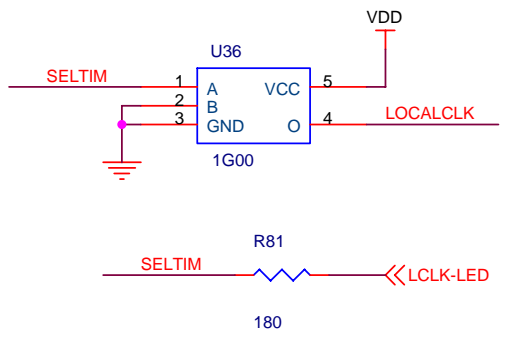

DS90CP22			
SEL0	SEL1	OUT0	OUT1
0	0	IN0	IN0
0	1	IN0	IN1
1	0	IN1	IN0
1	1	IN1	IN1

Title		
ROS25 / CLOCK		
Size	Document Number	Rev
A4		A
Date:	Thursday, June 30, 2005	Sheet 7 of 16