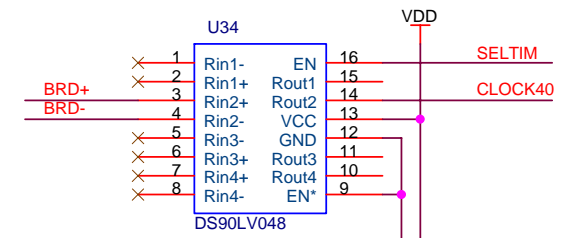

DS90CP22			
SEL0	SEL1	OUT0	OUT1
0	0	IN0	IN0
0	1	IN0	IN1
1	0	IN1	IN0
1	1	IN1	IN1

Title		
ROS25 / CLOCK		
Size	Document Number	Rev
A4		A
Date:	Thursday, June 30, 2005	Sheet 7 of 16