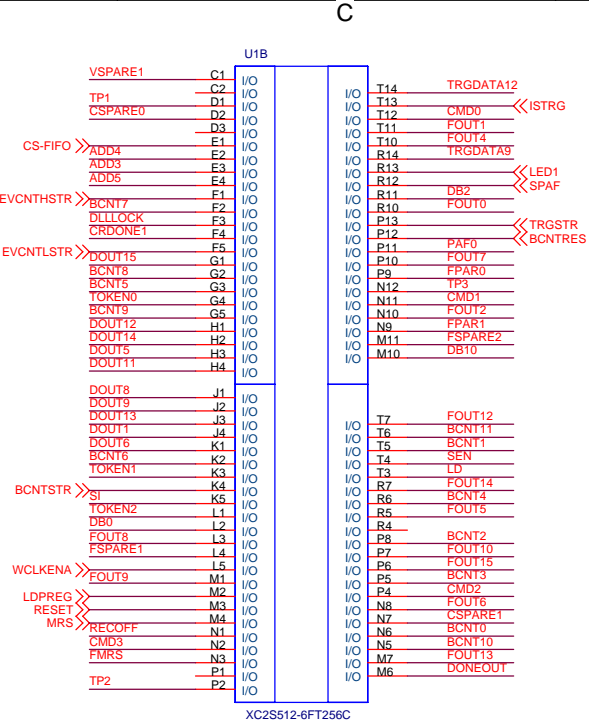

TRGDATA[0..15]  
CMD[0..3]  
BCNT[0..11]

CRDONE[0..3]  
TOKEN[0..3]  
EVID[0..11]

SINP0  
SINN0  
FWRCK0  
FRDCK0  
LOCK0  
DOUT[0..15]  
DB[0..15]  
ADD[0..5]  
TOKEN[0..3]  
CRDONE[0..3]  
FSPARE[0..2]  
VSPARE[0..1]  
CSPARE[0..1]