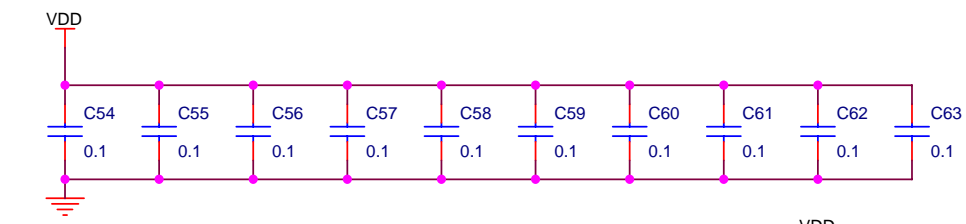

DS90CP22			
SEL0	SEL1	OUT0	OUT1
0	0	IN0	IN0
0	1	IN0	IN1
1	0	IN1	IN0
1	1	IN1	IN1

Title ROS25 v1.1/ CLOCK		
Size A4	Document Number	Rev A
Date: Tuesday, July 25, 2006	Sheet 7	of 16