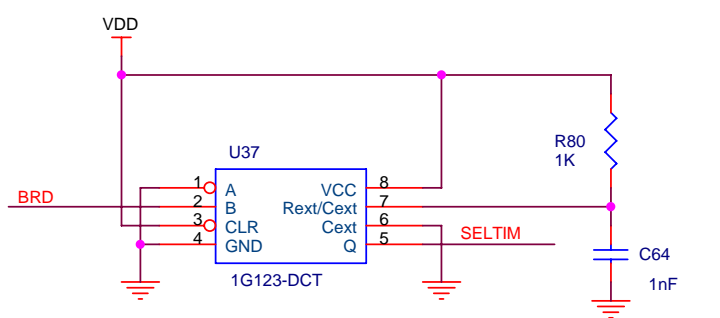

DS90CP22			
SEL0	SEL1	OUT0	OUT1
0	0	IN0	IN0
0	1	IN0	IN1
1	0	IN1	IN0
1	1	IN1	IN1

Title ROS25 v1.1/ CLOCK		
Size A4	Document Number	Rev A
Date: Tuesday, July 25, 2006	Sheet 7	of 16