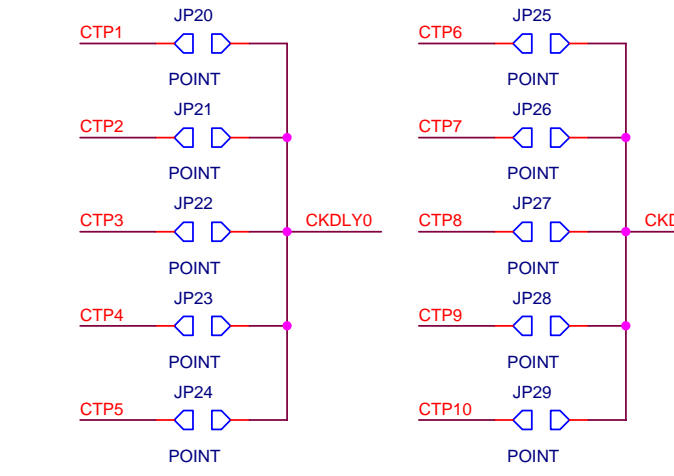

DS90CP22			
SEL0	SEL1	OUT0	OUT1
0	0	IN0	IN0
0	1	IN0	IN1
1	0	IN1	IN0
1	1	IN1	IN1

Title ROS25 v1.1/ CLOCK		
Size A4	Document Number	Rev A
Date: Tuesday, July 25, 2006	Sheet 7	of 16