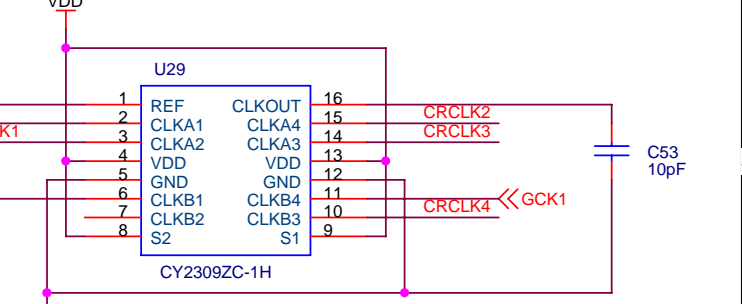

DS90CP22			
SEL0	SEL1	OUT0	OUT1
0	0	IN0	IN0
0	1	IN0	IN1
1	0	IN1	IN0
1	1	IN1	IN1

Title ROS25 v1.1/ CLOCK		
Size A4	Document Number	Rev A
Date: Tuesday, July 25, 2006	Sheet 7	of 16