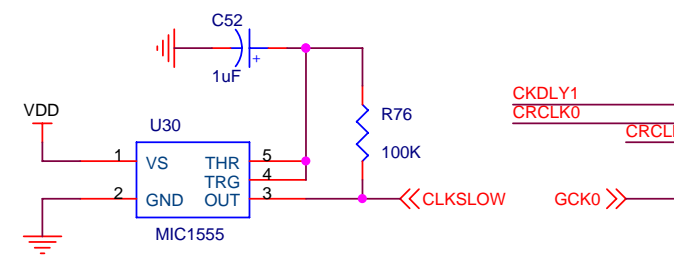

DS90CP22			
SEL0	SEL1	OUT0	OUT1
0	0	IN0	IN0
0	1	IN0	IN1
1	0	IN1	IN0
1	1	IN1	IN1

Title ROS25 v1.1/ CLOCK		
Size A4	Document Number	Rev A
Date: Tuesday, July 25, 2006	Sheet 7	of 16