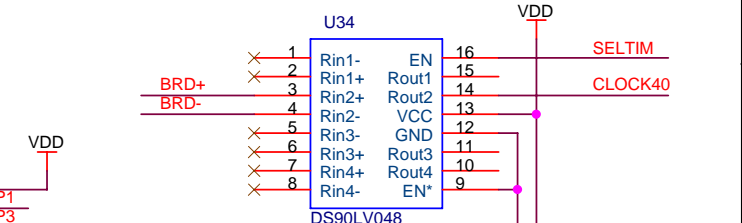

DS90CP22			
SEL0	SEL1	OUT0	OUT1
0	0	IN0	IN0
0	1	IN0	IN1
1	0	IN1	IN0
1	1	IN1	IN1

Title ROS25 v1.1/ CLOCK		
Size A4	Document Number	Rev A
Date: Tuesday, July 25, 2006	Sheet 7	of 16