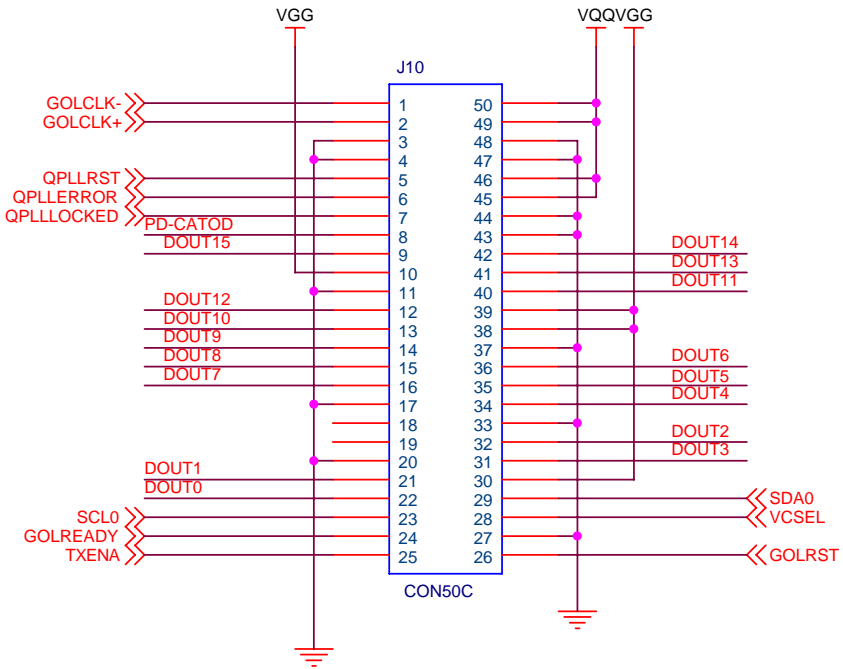

DOUT[0..15]

CON. DERECHO

Title		
ROS25 v1.1/ GOLROS		
Size	Document Number	Rev
A4		A
Date:	Tuesday, July 25, 2006	Sheet 10 of 16