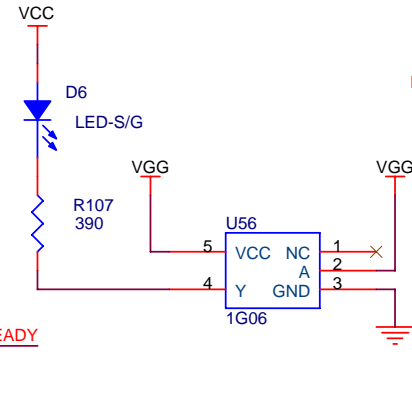

DOUT[0..15]

CON. DERECHO

Title		
ROS25 v1.1/ GOLROS		
Size	Document Number	Rev
A4		A
Date:	Tuesday, July 25, 2006	Sheet 10 of 16