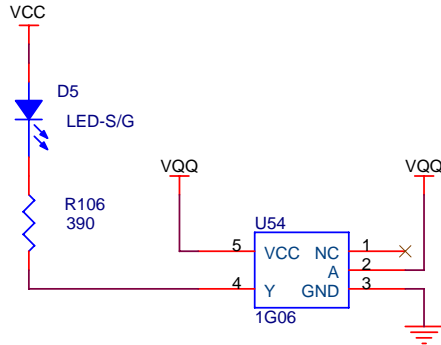

DOUT[0..15]

CON. DERECHO

Title		
ROS25 v1.1/ GOLROS		
Size	Document Number	Rev
A4		A
Date:	Tuesday, July 25, 2006	Sheet 10 of 16