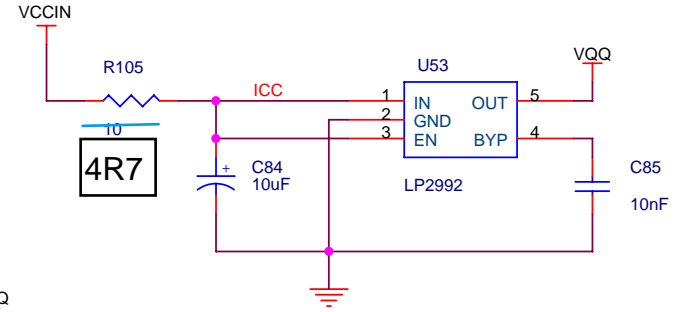

DOUT[0..15]

CON. DERECHO

Title		
ROS25 v1.1/ GOLROS		
Size	Document Number	Rev
A4		A
Date:	Tuesday, July 25, 2006	Sheet 10 of 16