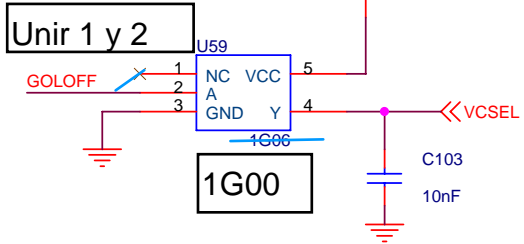

DOUT[0..15]

CON. DERECHO

Title		
ROS25 v1.1/ GOLROS		
Size	Document Number	Rev
A4		A
Date:	Tuesday, July 25, 2006	Sheet 10 of 16