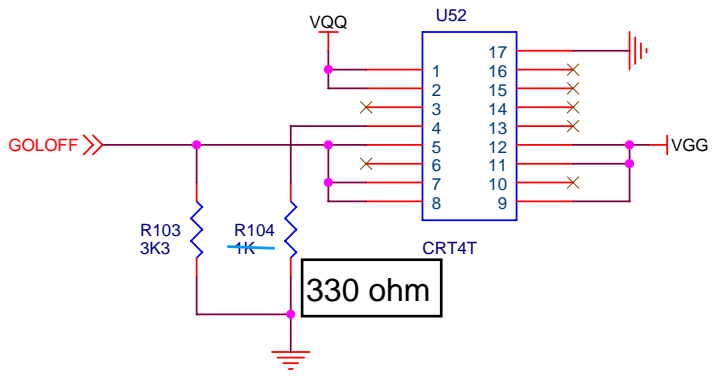

DOUT[0..15]

CON. DERECHO

Title		
ROS25 v1.1/ GOLROS		
Size	Document Number	Rev
A4		A
Date:	Tuesday, July 25, 2006	Sheet 10 of 16