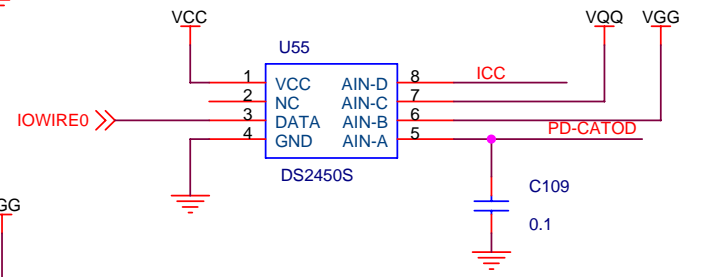

DOUT[0..15]

CON. DERECHO

Title		
ROS25 v1.1/ GOLROS		
Size	Document Number	Rev
A4		A
Date:	Tuesday, July 25, 2006	Sheet 10 of 16