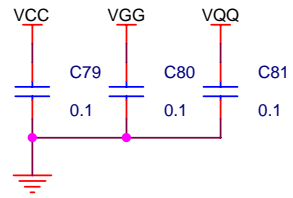

DOUT[0..15]

CON. DERECHO

Title		
ROS25 v1.1/ GOLROS		
Size	Document Number	Rev
A4		A
Date:	Tuesday, July 25, 2006	Sheet 10 of 16