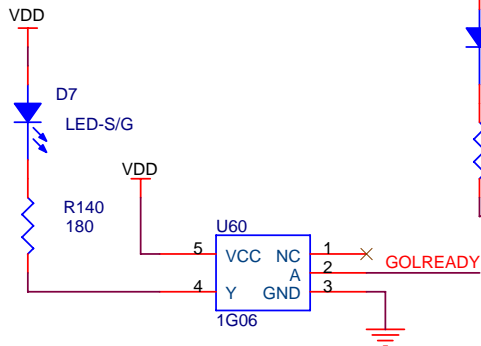

DOUT[0..15]

CON. DERECHO

Title		
ROS25 v1.1/ GOLROS		
Size	Document Number	Rev
A4		A
Date:	Tuesday, July 25, 2006	Sheet 10 of 16