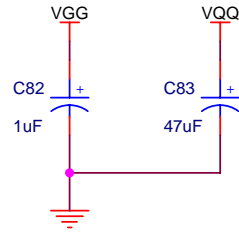

DOUT[0..15]

CON. DERECHO

Title		
ROS25 v1.1/ GOLROS		
Size	Document Number	Rev
A4		A
Date:	Tuesday, July 25, 2006	Sheet 10 of 16