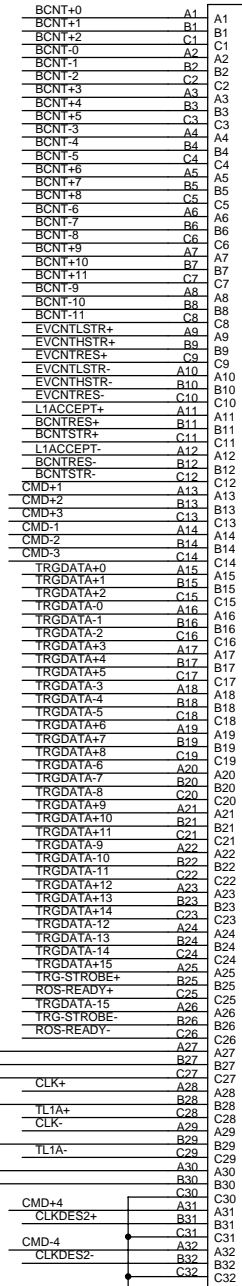

POSITION 1 (3,5,7,9,11,13,15)

TRG JT4

DIN-96

VCC

Title		
TIMBUS / TRGCON		
Size	Document Number	Rev
A3		B
Date:	Tuesday, March 08, 2005	Sheet 8 of 17