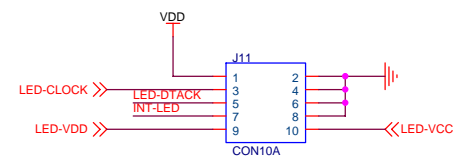

IRQ[1..7] >>
DB[0..15] >>

A[0..6] >>

AM0 >>
AM1 >>
AM3 >>
AM4 >>
AM5 >>
DS0 >>
DS1 >>
WRITE >>
AS >>
IACK >>
IACKIN >>
IACKOUT >>
SYSRESET >>
LWORD >>
DTACK >>
G245 >>
W245 >>

BRDSEL >>

IOWIRE0 >>

Title TIMVME / MAIN		
Size A3	Document Number	Rev A
Date: Monday, July 12, 2004	Sheet 2	of 4