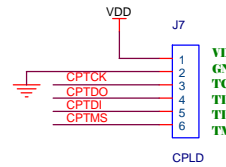

IRQ[1..7] >>
DB[0..15] >>

A[0..6] >>

AM0 >>
AM1 >>
AM3 >>
AM4 >>
AM5 >>
DS0 >>
DS1 >>
WRITE >>
AS >>
IACK >>
IACKIN >>
IACKOUT >>
SYSRESET >>
LWORD >>
DTACK >>
G245 >>
W245 >>

BRDSEL >>

IOWIRE0 >>

Title TIMVME / MAIN		
Size A3	Document Number	Rev A
Date: Monday, July 12, 2004	Sheet 2	of 4