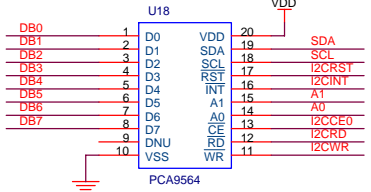

IRQ[1..7] >>
DB[0..15] >>

A[0..6] >>

AM0 >>
AM1 >>
AM3 >>
AM4 >>
AM5 >>
DS0 >>
DS1 >>
WRITE >>
AS >>
IACK >>
IACKIN >>
IACKOUT >>
SYSRESET >>
LWORD >>
DTACK >>
G245 >>
W245 >>

BRDSEL >>

IOWIRE0 >>

Title TIMVME / MAIN		
Size A3	Document Number	Rev A
Date: Monday, July 12, 2004	Sheet 2	of 4