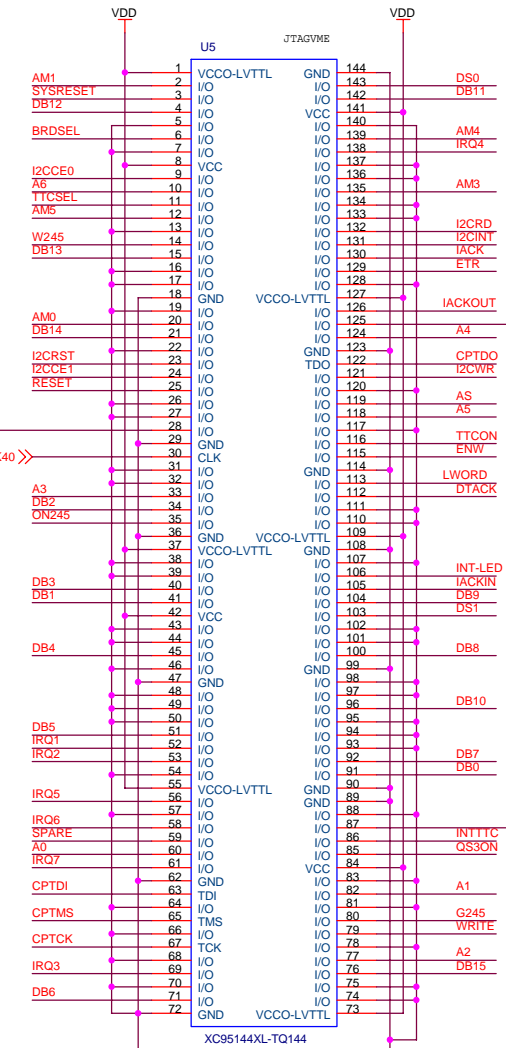

IRQ[1..7] >>
DB[0..15] >>

A[0..6] >>

AM0 >>
AM1 >>
AM3 >>
AM4 >>
AM5 >>
DS0 >>
DS1 >>
WRITE >>
AS >>
IACK >>
IACKIN >>
IACKOUT >>
SYSRESET >>
LWORD >>
DTACK >>
G245 >>
W245 >>

BRDSEL >>

IOWIRE0 >>

Title TIMVME / MAIN		
Size A3	Document Number	Rev A
Date: Monday, July 12, 2004	Sheet 2	of 4