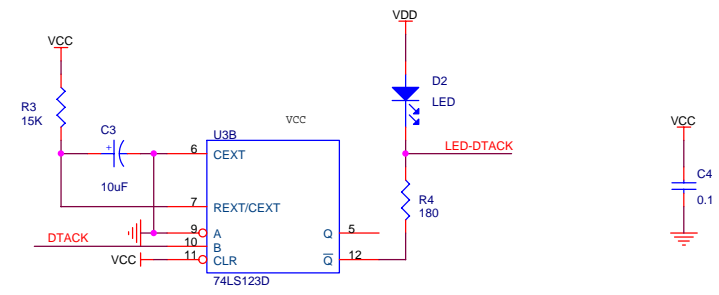

IRQ[1..7] >>
DB[0..15] >>

A[0..6] >>

AM0 >>
AM1 >>
AM3 >>
AM4 >>
AM5 >>
DS0 >>
DS1 >>
WRITE >>
AS >>
IACK >>
IACKIN >>
IACKOUT >>
SYSRESET >>
LWORD >>
DTACK >>
G245 >>
W245 >>

BRDSEL >>

IOWIRE0 >>

Title TIMVME / MAIN		
Size A3	Document Number	Rev A
Date: Monday, July 12, 2004	Sheet 2	of 4