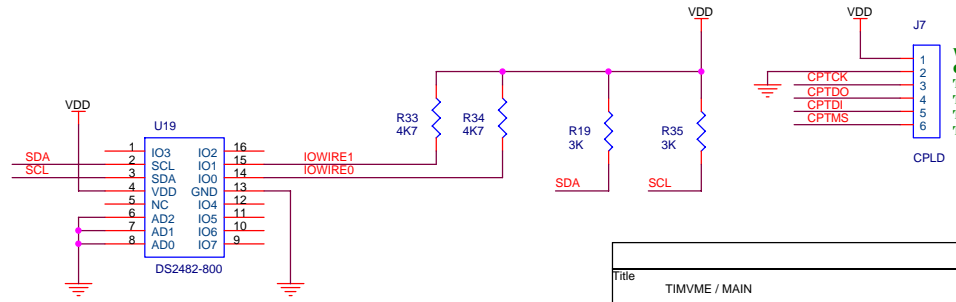

IRQ[1..7] >>
DB[0..15] >>

A[0..6] >>

AM0 >>
AM1 >>
AM3 >>
AM4 >>
AM5 >>
DS0 >>
DS1 >>
WRITE >>
AS >>
IACK >>
IACKIN >>
IACKOUT >>
SYSRESET >>
LWORD >>
DTACK >>
G245 >>
W245 >>

BRDSEL >>

IOWIRE0 >>

Title TIMVME / MAIN		
Size A3	Document Number	Rev A
Date: Monday, July 12, 2004	Sheet 2	of 4